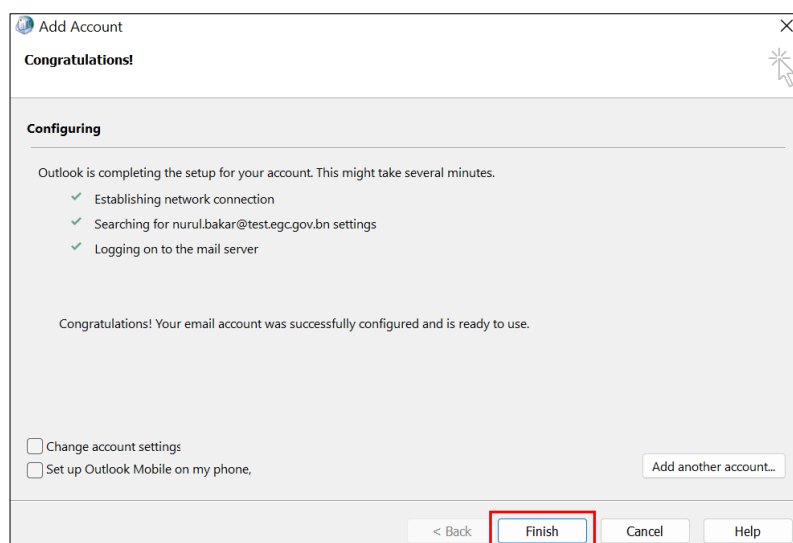

5. Please allow some time for Microsoft Outlook to configure your profile (Figure 5).

Figure 4: Configuring profile

6. On the **Windows Security window** pop-up, select **Use a different account**. Enter your **domain** (refer to Table 1, page 4 of this document), **username** and **password** (refer to Figure 6). Select **Remember my credentials**, then select **OK**.

Figure 5: Enter credentials

7. Select **Finish** once configuration is completed (Figure 7). The Mail window should show the recently-created profile, which in the image below (Figure 8) is shown as Nurul binti Bakar (NEW). Select **Always use this profile, select the newly-created profile on the drop-down list** to set it to default when starting Microsoft Outlook. Select **OK**.