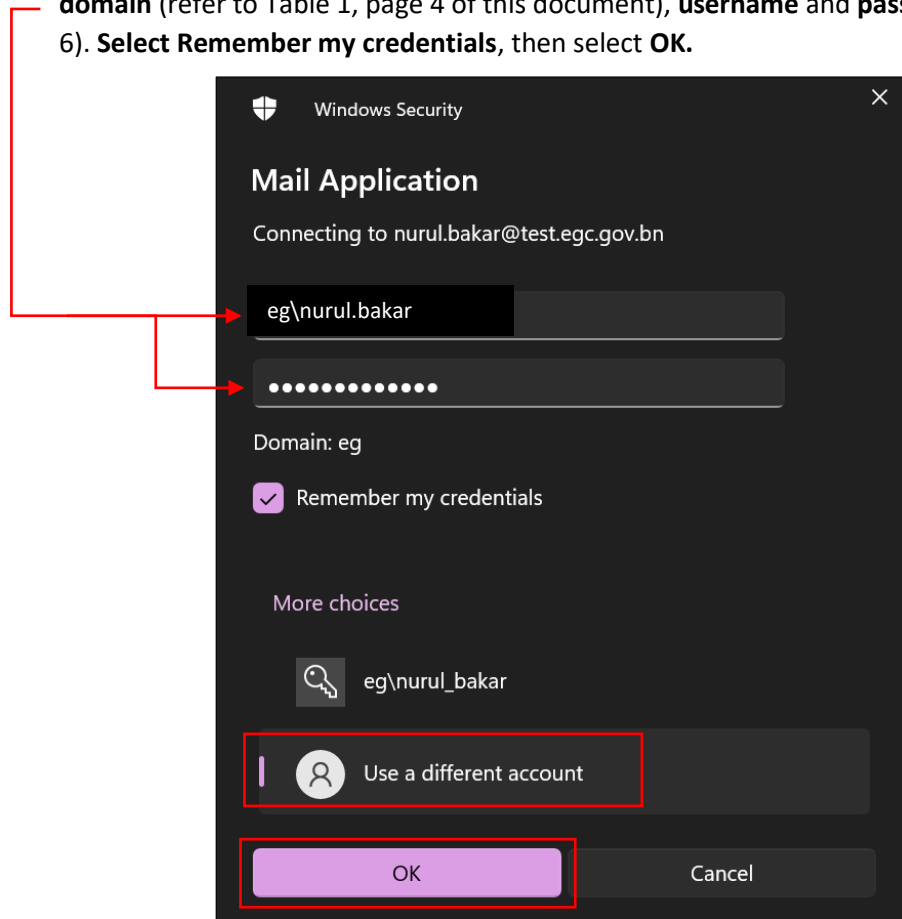

Figure 3a: Mail window

Figure 3b: New profile window

- On the **Add Account** window, type in your **name**, **email address**, and **password**. Select **Next** (refer to Figure 4).

Figure 4: Add account window

5. Please allow some time for Microsoft Outlook to configure your profile (Figure 5).

Figure 4: Configuring profile

6. On the **Windows Security window** pop-up, select **Use a different account**. Enter your **domain** (refer to Table 1, page 4 of this document), **username** and **password** (refer to Figure 6). Select **Remember my credentials**, then select **OK**.

Figure 5: Enter credentials

7. Select **Finish** once configuration is completed (Figure 7). The Mail window should show the recently-created profile, which in the image below (Figure 8) is shown as Nurul binti Bakar (NEW). Select **Always use this profile, select the newly-created profile on the drop-down list** to set it to default when starting Microsoft Outlook. Select **OK**.