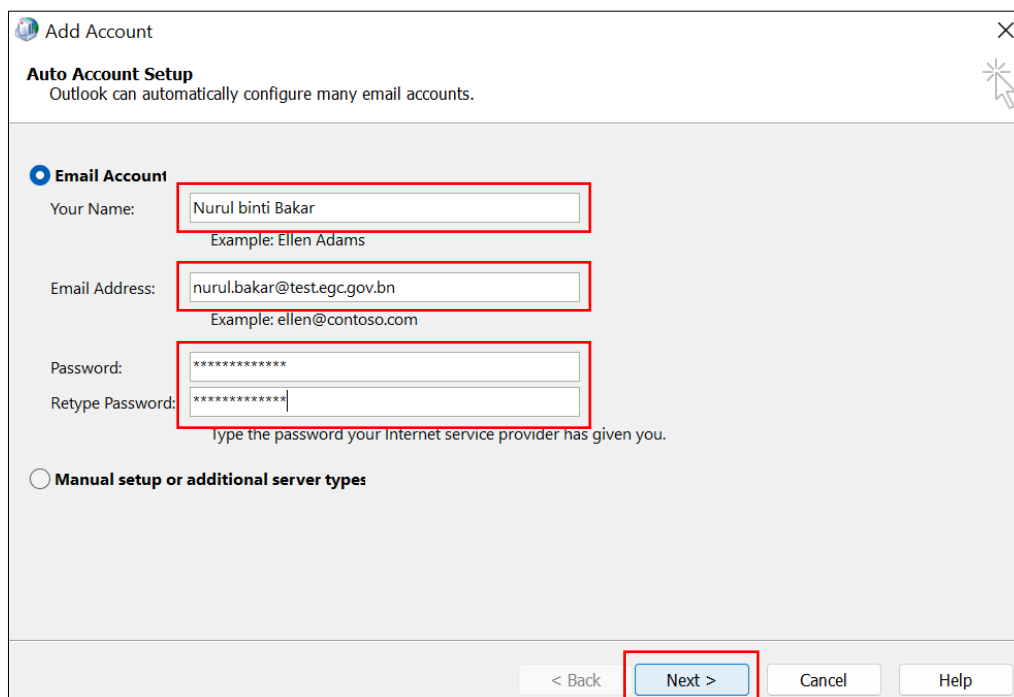

Figure 1: Control Panel

2. Select **Show Profiles** (shown in Figure 2).

Figure 2: Show Profiles

- On the Mail window, select Add to add your new profile. Enter your preferred Profile name, then select OK (refer to Figure 3(a) & Figure 3(b)).

Figure 3a: Mail window

Figure 3b: New profile window

- On the **Add Account** window, type in your **name**, **email address**, and **password**. Select **Next** (refer to Figure 4).

Figure 4: Add account window