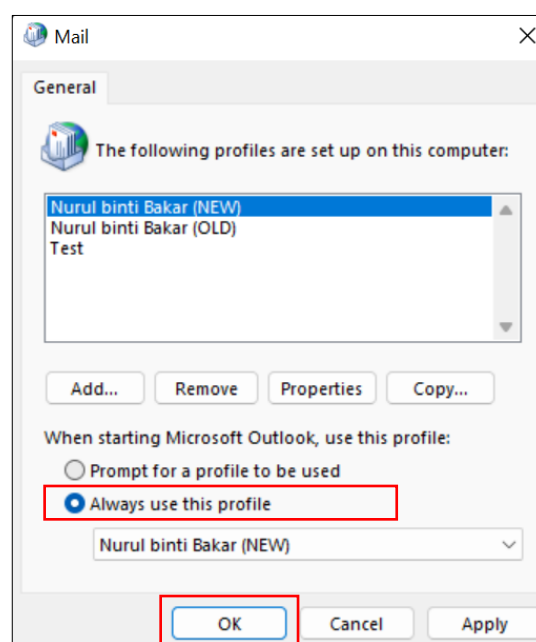

Figure 8: Mail window showing list of profiles

8. Domains (Table 1)

Ministry/GLC	Domain
Prime Minister’s Office	PMO\
Ministry of Finance and Economy Brunei Halal (Ghanim International Corporation Sdn Bhd) Brunei Darussalam Central Bank	MOFE\
Ministry of Home Affairs	MOHA\
Ministry of Education Universiti Teknologi Brunei (UTB) Universiti Islam Sultan Sharif Ali (UNISSA)	MOE\
Ministry of Primary Resources and Tourism	MPRT\
Ministry of Development	MOD\
Ministry of Culture, Youth and Sports	MCYS\
Ministry of Health	MOH\
Ministry of Religious Affairs Kolej Universiti Perguruan Ugama Seri Begawan (KUPUSB)	MORA\
Ministry of Transport and Infocommunications Maritime and Port Authority of Brunei Darussalam	MTIC\