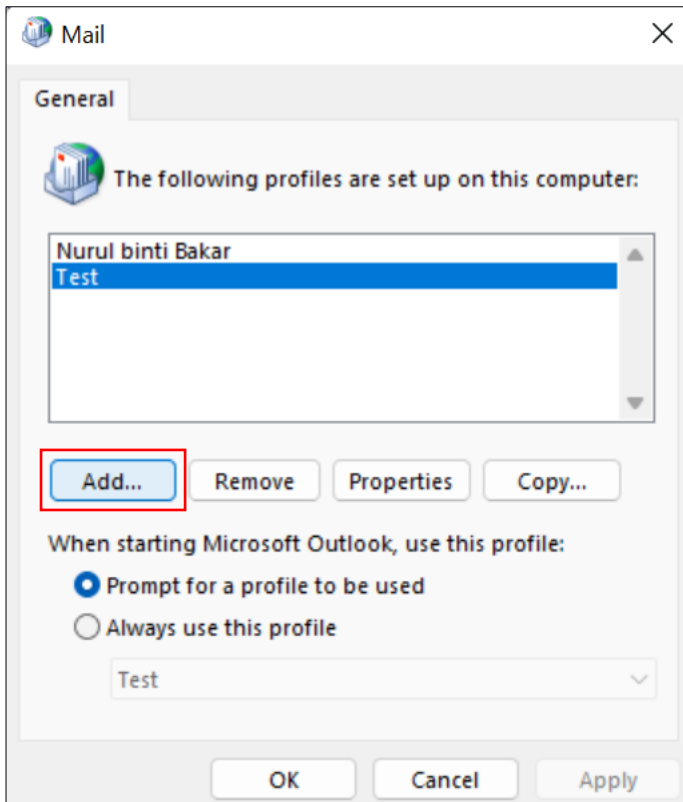

قوسٲ بٲسائٲ اٲي ڪر لٲائٲ
E-GOVERNMENT NATIONAL CENTRE
MINISTRY OF TRANSPORT AND INFOCOMMUNICATIONS
BRUNEI DARUSSALAM

Creating a New Profile

Microsoft Outlook

Creating a New Profile in Microsoft Outlook

1. Go to **Control Panel**, select **Mail (Microsoft Outlook 2016)** (shown in Figure 1).

Figure 1: Control Panel

2. Select **Show Profiles** (shown in Figure 2).

Figure 2: Show Profiles

- On the Mail window, select Add to add your new profile. Enter your preferred Profile name, then select OK (refer to Figure 3(a) & Figure 3(b)).

Figure 3a: Mail window

Figure 3b: New profile window

- On the **Add Account** window, type in your **name**, **email address**, and **password**. Select **Next** (refer to Figure 4).

Figure 4: Add account window