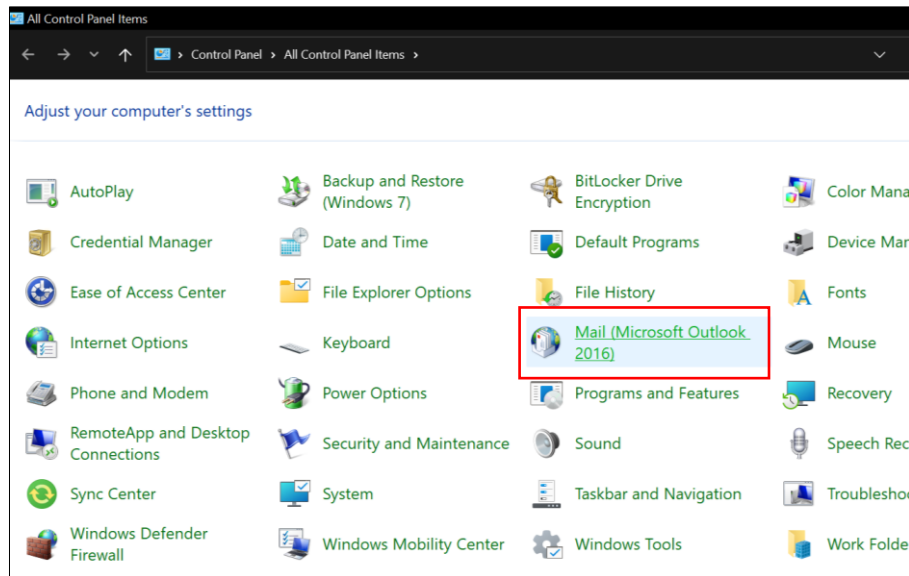

قوسٲ بٲسائٲ اٲي ڪر لٲائٲ
E-GOVERNMENT NATIONAL CENTRE
MINISTRY OF TRANSPORT AND INFOCOMMUNICATIONS
BRUNEI DARUSSALAM

Creating a New Profile

Microsoft Outlook

Creating a New Profile in Microsoft Outlook

1. Go to **Control Panel**, select **Mail (Microsoft Outlook 2016)** (shown in Figure 1).

Figure 1: Control Panel

2. Select **Show Profiles** (shown in Figure 2).

Figure 2: Show Profiles

- On the Mail window, select Add to add your new profile. Enter your preferred Profile name, then select OK (refer to Figure 3(a) & Figure 3(b)).