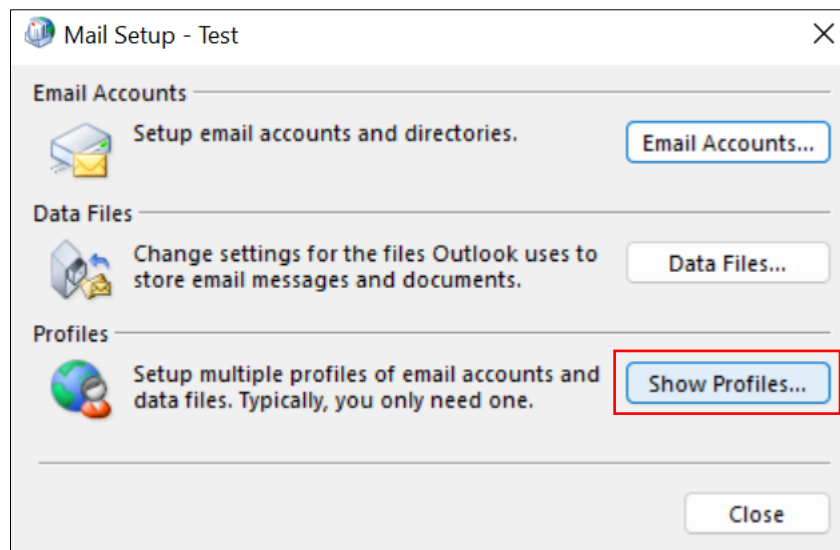

Figure 1: Control Panel

2. Select **Show Profiles** (shown in Figure 2).

Figure 2: Show Profiles

- On the Mail window, select Add to add your new profile. Enter your preferred Profile name, then select OK (refer to Figure 3(a) & Figure 3(b)).

Figure 3a: Mail window

Figure 3b: New profile window

- On the **Add Account** window, type in your **name**, **email address**, and **password**. Select **Next** (refer to Figure 4).

Figure 4: Add account window