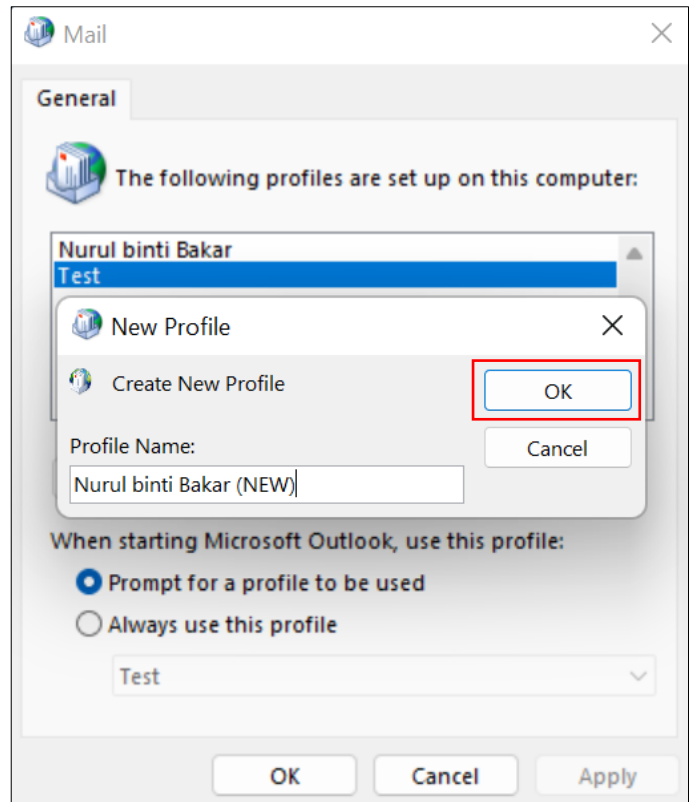

Figure 1: Control Panel

2. Select **Show Profiles** (shown in Figure 2).

Figure 2: Show Profiles

- On the Mail window, select Add to add your new profile. Enter your preferred Profile name, then select OK (refer to Figure 3(a) & Figure 3(b)).

Figure 3a: Mail window

Figure 3b: New profile window

- On the **Add Account** window, type in your **name**, **email address**, and **password**. Select **Next** (refer to Figure 4).

Figure 4: Add account window