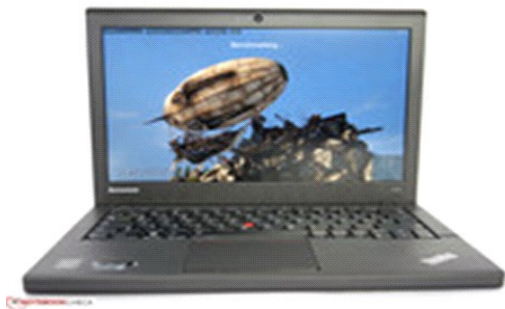

**ITEM 6(i) - 12 inch Executive Ultrabook
(Short Term Leasing)**

Specifications	
Model	Lenovo ThinkPad X240
Processor	Intel Core i7-4600U Processor (2C, 2.1GHz, 4MB cache, Max 3.3GHz)
Memory	8 GB DDR3 1333 MHz
Storage	128GB SSD SATA
Display	12.5" 10-finger capacitive touch screen
Video Graphics	Intel HD Integrated
Webcam	720p HD Integrated
Keyboard	Spill-resistant, backlit
Fingerprint Reader	Integrated
Resolution	1600 x 900
Connectivity	Bluetooth 4.0, Ethernet, Wireless-N
Ports	Mini Display Port, USB 2.0, USB 3.0 Smart Card Reader built-in
Battery Life	6-hours
Weight	1.36 kg
Dimension	305.5 mm (L) * 208.15 MM (W) * 20.3mm (H)
Operating System	Microsoft Windows 7 Professional Edition OEM or above
Bundle Accessories	USB 3.0 Docking Station Wireless Mouse USB Portable DVD Burner Carrying Case Mini-Display Port to VGA Monitor Cable Power cord and adapter Kensington Security Locks
Security	Trusted Platform Module pre-installed

CONTACT INFO:

ITIS Wescot Technology Sdn Bhd

Spg 34, Lot 19996, Blk C,
No.3, Taman Alam Bldg,
Jln Telanai, Kg.Beribi, Gadong
BE1118
Brunei Darussalam.

Service Hotline Number :
+673-2652233
Emergency Number :
+673-2652233
Email
: itsupport@wescot-bru.com
: itiswescot@brunet.bn