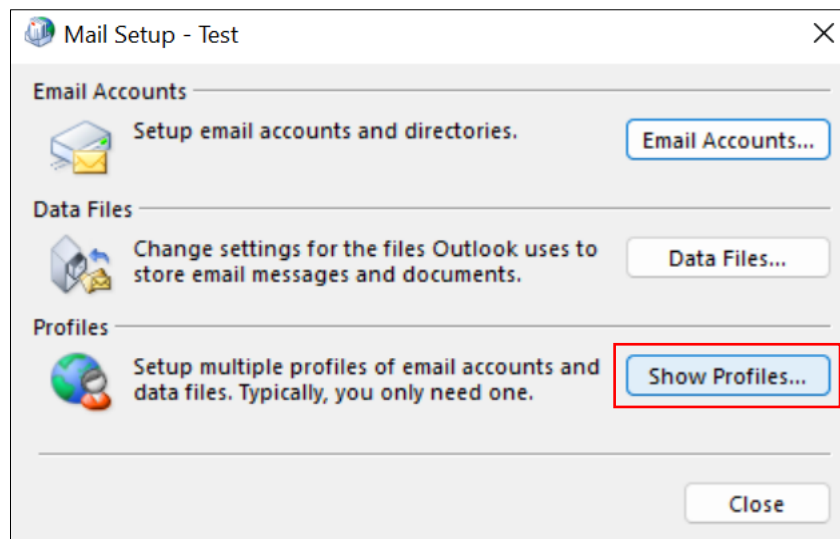

1. Go to **Control Panel**, select **Mail (Microsoft Outlook 2016)** (shown in Figure 1).

Figure 1: Control Panel

2. Select **Show Profiles** (shown in Figure 2).

Figure 2: Show Profiles

- On the **Mail** window, select **Add** to add your new profile. Enter your preferred Profile name, then select **OK** (refer to Figure 3(a) & Figure 3(b)).

Figure 3a: Mail window

Figure 3b: New profile window

- On the **Add Account** window, type in your **name**, **email address**, and **password**. Select **Next** (refer to Figure 4).

Please ensure to add "old" to your email address, e.g. nurul.bakar@old.egc.gov.bn.