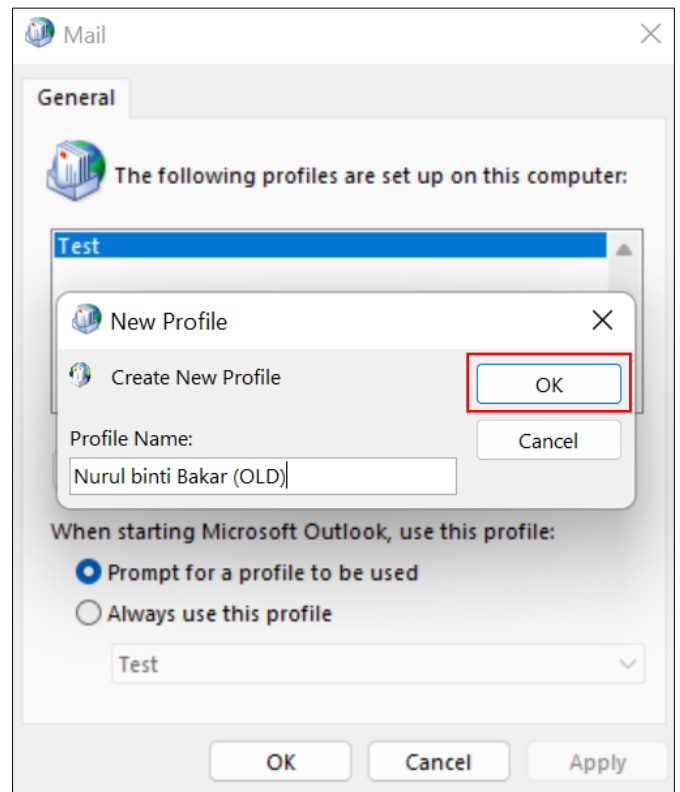

1. Go to **Control Panel**, select **Mail (Microsoft Outlook 2016)** (shown in Figure 1).

Figure 1: Control Panel

2. Select **Show Profiles** (shown in Figure 2).

Figure 2: Show Profiles

- On the **Mail** window, select **Add** to add your new profile. Enter your preferred Profile name, then select **OK** (refer to Figure 3(a) & Figure 3(b)).

Figure 3a: Mail window

Figure 3b: New profile window

- On the **Add Account** window, type in your **name**, **email address**, and **password**. Select **Next** (refer to Figure 4).

Please ensure to add "old" to your email address, e.g. nurul.bakar@old.egc.gov.bn.

Figure 4: Add account window

5. Select **Finish** once configuration has completed. (Figure 5).

Figure 5: Configuration completed

6. The Mail window should show the recently-created profile, which in the image below (Figure 6) is shown as Nurul binti Bakar (OLD). Select **Prompt for a profile to be used** to view different profiles when starting Microsoft Outlook. Select **OK**.