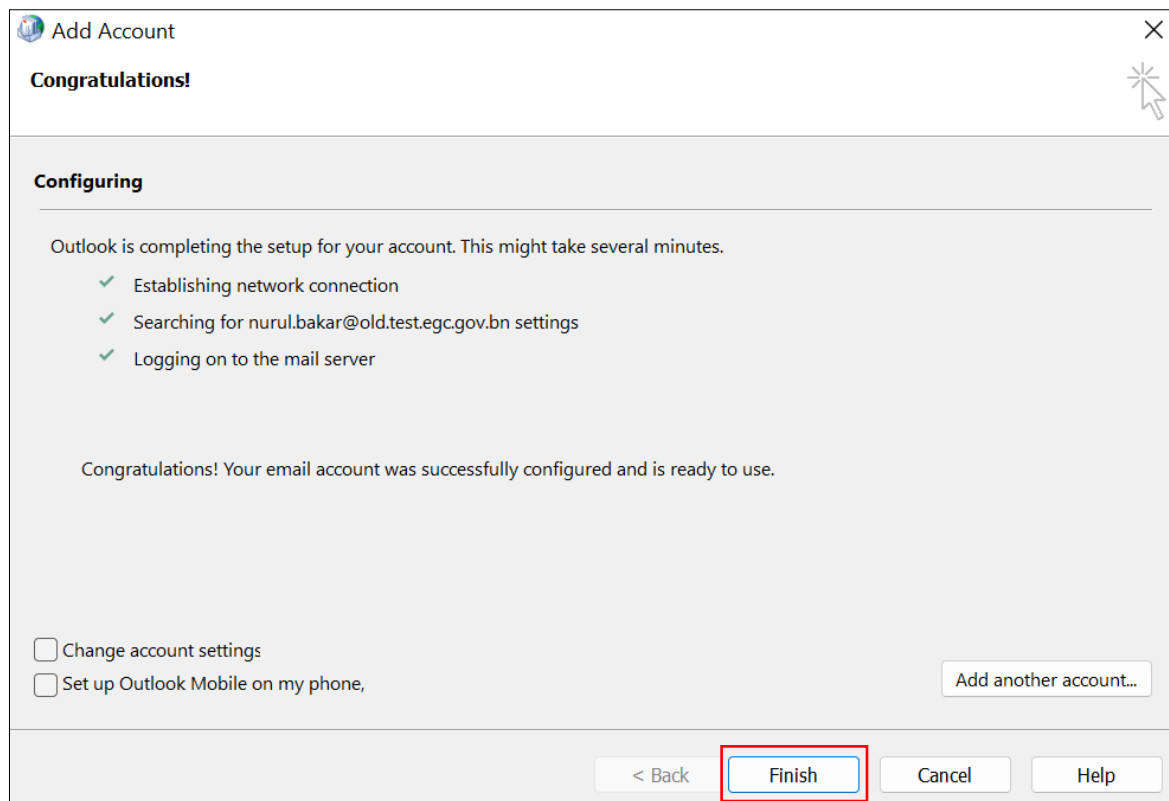

Figure 3a: Mail window

Figure 3b: New profile window

- On the **Add Account** window, type in your **name**, **email address**, and **password**. Select **Next** (refer to Figure 4).

Please ensure to add "old" to your email address, e.g. nurul.bakar@old.egc.gov.bn.

Figure 4: Add account window

5. Select **Finish** once configuration has completed. (Figure 5).

Figure 5: Configuration completed

6. The Mail window should show the recently-created profile, which in the image below (Figure 6) is shown as Nurul binti Bakar (OLD). Select **Prompt for a profile to be used** to view different profiles when starting Microsoft Outlook. Select **OK**.