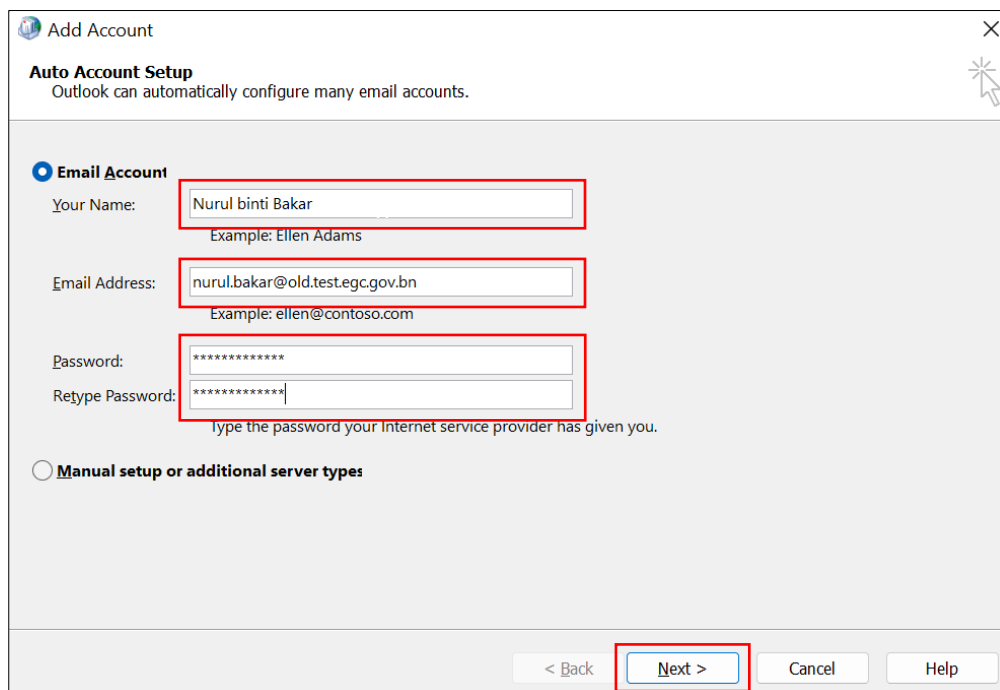

1. Go to **Control Panel**, select **Mail (Microsoft Outlook 2016)** (shown in Figure 1).

Figure 1: Control Panel

2. Select **Show Profiles** (shown in Figure 2).

Figure 2: Show Profiles

- On the **Mail** window, select **Add** to add your new profile. Enter your preferred Profile name, then select **OK** (refer to Figure 3(a) & Figure 3(b)).

Figure 3a: Mail window

Figure 3b: New profile window

- On the **Add Account** window, type in your **name**, **email address**, and **password**. Select **Next** (refer to Figure 4).

Please ensure to add "old" to your email address, e.g. nurul.bakar@old.egc.gov.bn.

Figure 4: Add account window

5. Select **Finish** once configuration has completed. (Figure 5).

Figure 5: Configuration completed

6. The Mail window should show the recently-created profile, which in the image below (Figure 6) is shown as Nurul binti Bakar (OLD). Select **Prompt for a profile to be used** to view different profiles when starting Microsoft Outlook. Select **OK**.