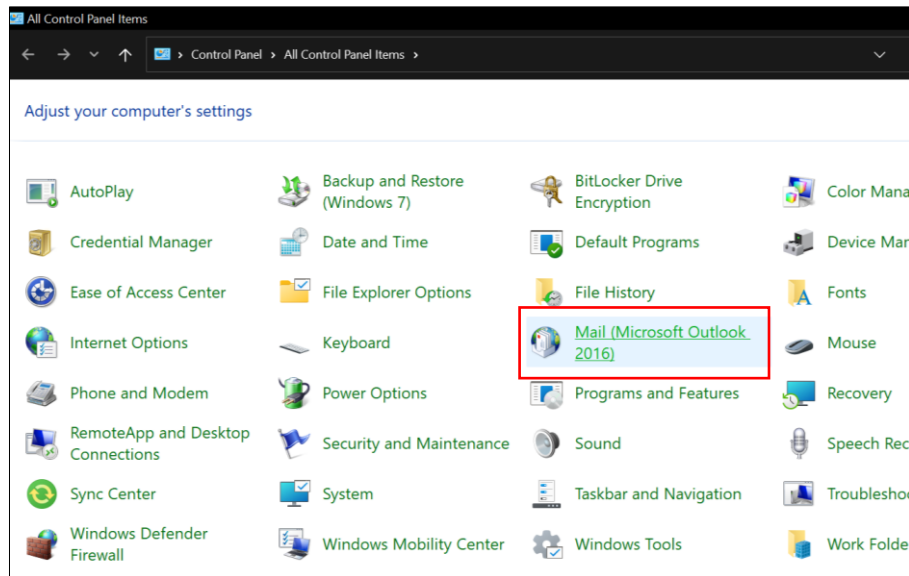

قوسٲ بٲسائٲ اٲي ڪر لٲائٲ
E-GOVERNMENT NATIONAL CENTRE
MINISTRY OF TRANSPORT AND INFOCOMMUNICATIONS
BRUNEI DARUSSALAM

Creating a New Profile

Microsoft Outlook

(Old Environment)

Creating a New Profile in Microsoft Outlook

1. Go to **Control Panel**, select **Mail (Microsoft Outlook 2016)** (shown in Figure 1).

Figure 1: Control Panel

2. Select **Show Profiles** (shown in Figure 2).

Figure 2: Show Profiles

- On the **Mail** window, select **Add** to add your new profile. Enter your preferred Profile name, then select **OK** (refer to Figure 3(a) & Figure 3(b)).