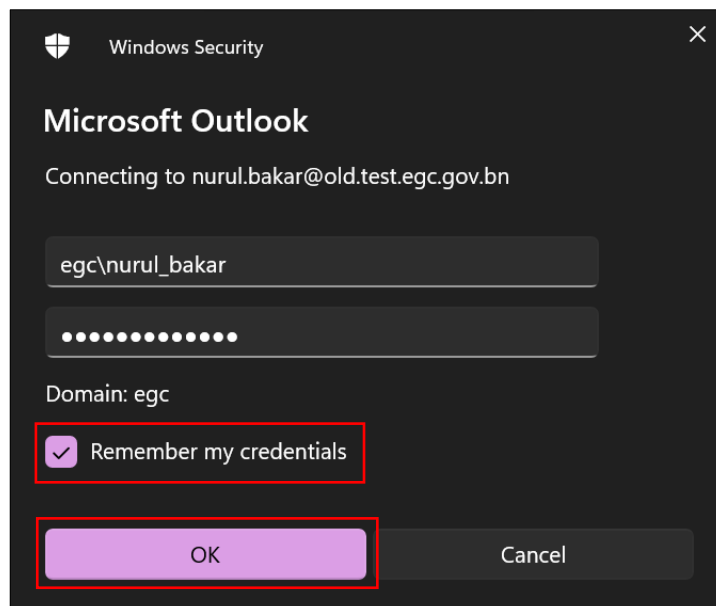

Figure 7(b): Enter credentials

8. Domains (Table 1)

Ministry/GLC	Domain
Prime Minister's Office	BNPMO\
Ministry of Finance and Economy Brunei Darussalam Central Bank	BNMOF\
Ministry of Home Affairs	BNMOHA\
Ministry of Education Universiti Teknologi Brunei (UTB) Universiti Islam Sultan Sharif Ali (UNISSA)	BNMOE\
Ministry of Primary Resources and Tourism	BNMIPR\
Ministry of Development	BNMOD\
Ministry of Culture, Youth and Sports	BNMCYS\
Ministry of Health	BNMOH\
Ministry of Religious Affairs Kolej Universiti Perguruan Ugama Seri Begawan (KUPUSB)	BNMORA\
Ministry of Transport and Infocommunications Maritime and Port Authority of Brunei Darussalam	BNMOC\
Brunei Halal (Ghanim International Corporation Sdn Bhd)	EGC\