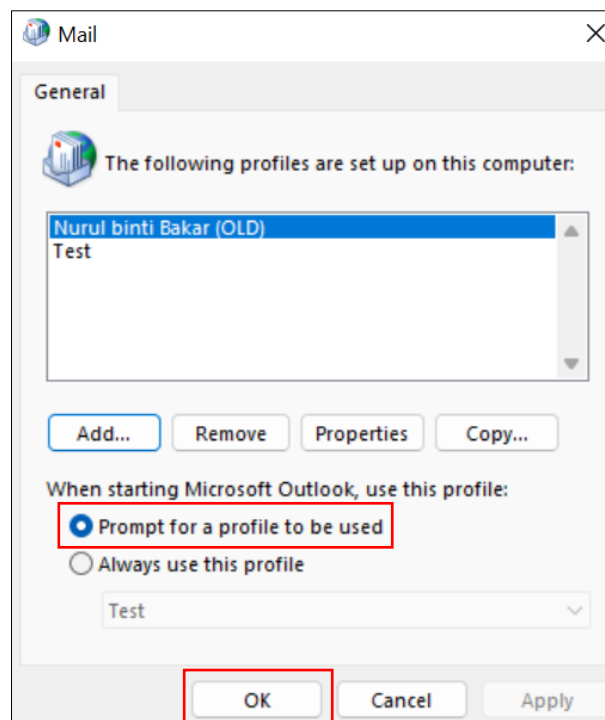

Figure 3a: Mail window

Figure 3b: New profile window

- On the **Add Account** window, type in your **name**, **email address**, and **password**. Select **Next** (refer to Figure 4).

Please ensure to add "old" to your email address, e.g. nurul.bakar@old.egc.gov.bn.

Figure 4: Add account window

5. Select **Finish** once configuration has completed. (Figure 5).

Figure 5: Configuration completed

6. The Mail window should show the recently-created profile, which in the image below (Figure 6) is shown as Nurul binti Bakar (OLD). Select **Prompt for a profile to be used** to view different profiles when starting Microsoft Outlook. Select **OK**.

Figure 6: Mail window showing list of profiles

7. **Open Microsoft Outlook.** On the **Choose Profile** window (Figure 7(a)), **select the newly-created profile** and select **OK**. Enter your **domain** (refer to Table 1, page 5 of this document), **username** and **password**. Select **Remember my credentials**, then select **OK** (Figure 7(b)).