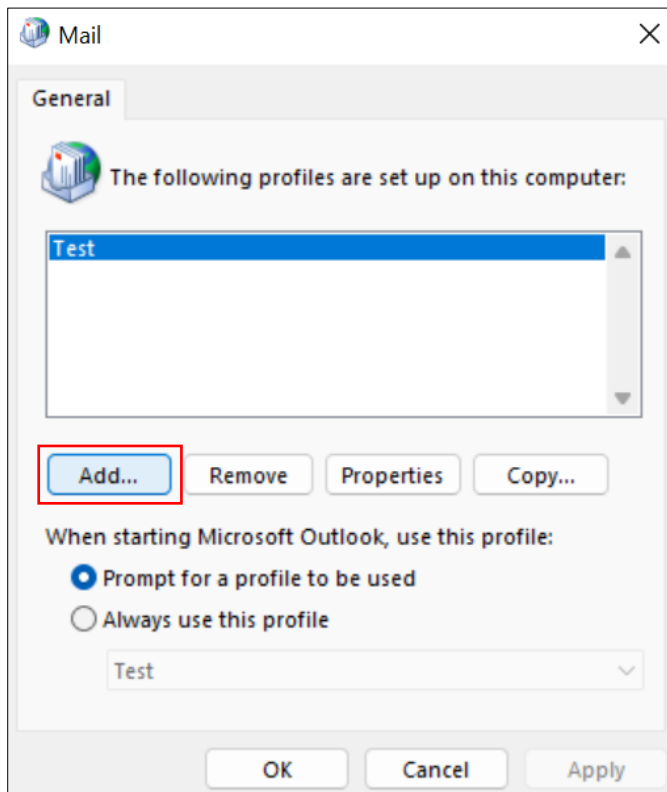

1. Go to **Control Panel**, select **Mail (Microsoft Outlook 2016)** (shown in Figure 1).

Figure 1: Control Panel

2. Select **Show Profiles** (shown in Figure 2).

Figure 2: Show Profiles

- On the **Mail** window, select **Add** to add your new profile. Enter your preferred Profile name, then select **OK** (refer to Figure 3(a) & Figure 3(b)).

Figure 3a: Mail window

Figure 3b: New profile window

- On the **Add Account** window, type in your **name**, **email address**, and **password**. Select **Next** (refer to Figure 4).

Please ensure to add "old" to your email address, e.g. nurul.bakar@old.egc.gov.bn.