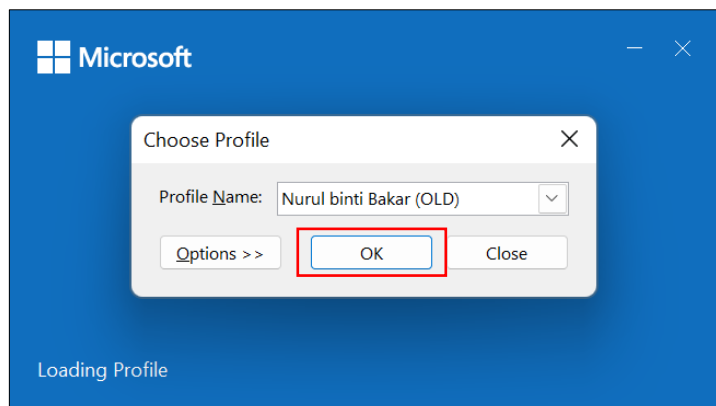

Figure 3a: Mail window

Figure 3b: New profile window

- On the **Add Account** window, type in your **name**, **email address**, and **password**. Select **Next** (refer to Figure 4).

Please ensure to add "old" to your email address, e.g. nurul.bakar@old.egc.gov.bn.

Figure 4: Add account window

5. Select **Finish** once configuration has completed. (Figure 5).

Figure 5: Configuration completed

6. The Mail window should show the recently-created profile, which in the image below (Figure 6) is shown as Nurul binti Bakar (OLD). Select **Prompt for a profile to be used** to view different profiles when starting Microsoft Outlook. Select **OK**.

Figure 6: Mail window showing list of profiles

7. **Open Microsoft Outlook.** On the **Choose Profile** window (Figure 7(a)), **select the newly-created profile** and select **OK**. Enter your **domain** (refer to Table 1, page 5 of this document), **username** and **password**. Select **Remember my credentials**, then select **OK** (Figure 7(b)).